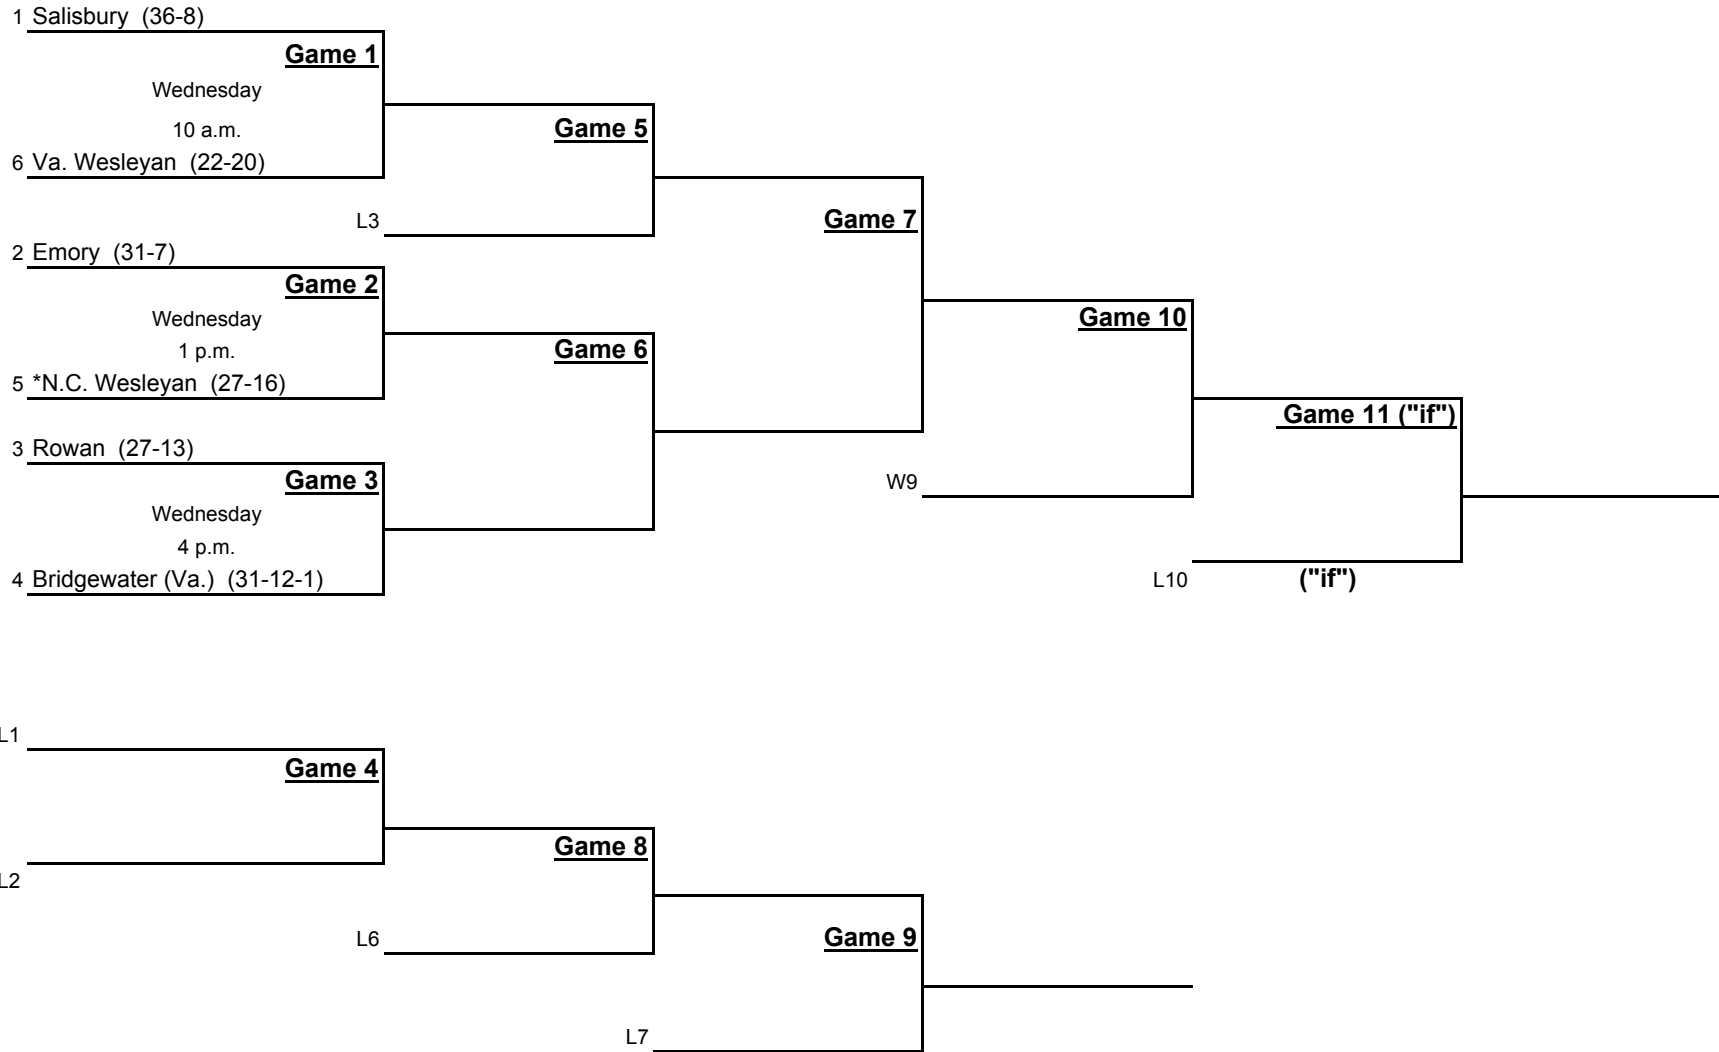

2006 NCAA Division III Baseball 6-team Bracket

*Denotes host

<u>Day</u>	<u>Games</u>
Wednesday:	1, 2, 3
Thursday:	4, 5, 6
Friday:	7, 8, 9
Saturday	10 and 11 ("if")